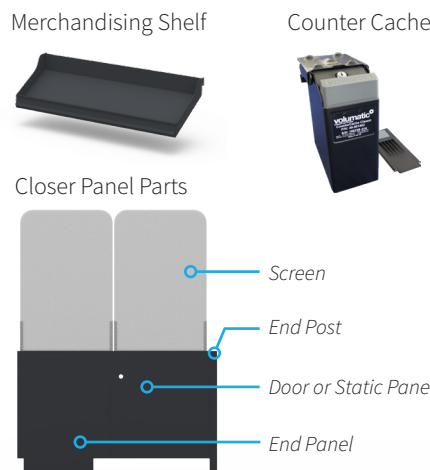

KIOSK

MODULAR UNITS

Quantity

As a modular unit, the number of kiosk units supplied can be configured to suit the space

Build

Three different styles of basket and packing area units allow the kiosk to be tailored to the store

Accessorise

Additional units and parts can be added and configured to meet individual requirements

Basket & Pack

Wheeled Basket & Pack

Individual Basket & Pack

Lottery

BASKET & PACK

WHEELED BASKET & PACK

INDIVIDUAL BASKET & PACK

LOTTERY UNIT

ACCESSORIES

COLOURS

	Cream RAL9001
	Pure White RAL9010
	Light Ivory RAL1015
	White Aluminium RAL9006
	Grey Aluminium RAL9007
	Inver Grey Metallic EP 909384 SM
	Slate Grey RAL7015
	Umбра Grey RAL7022