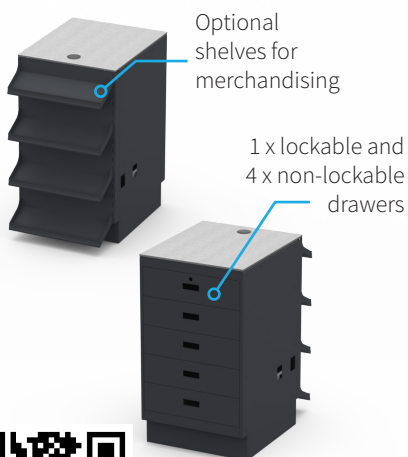

LOTTERY UNIT