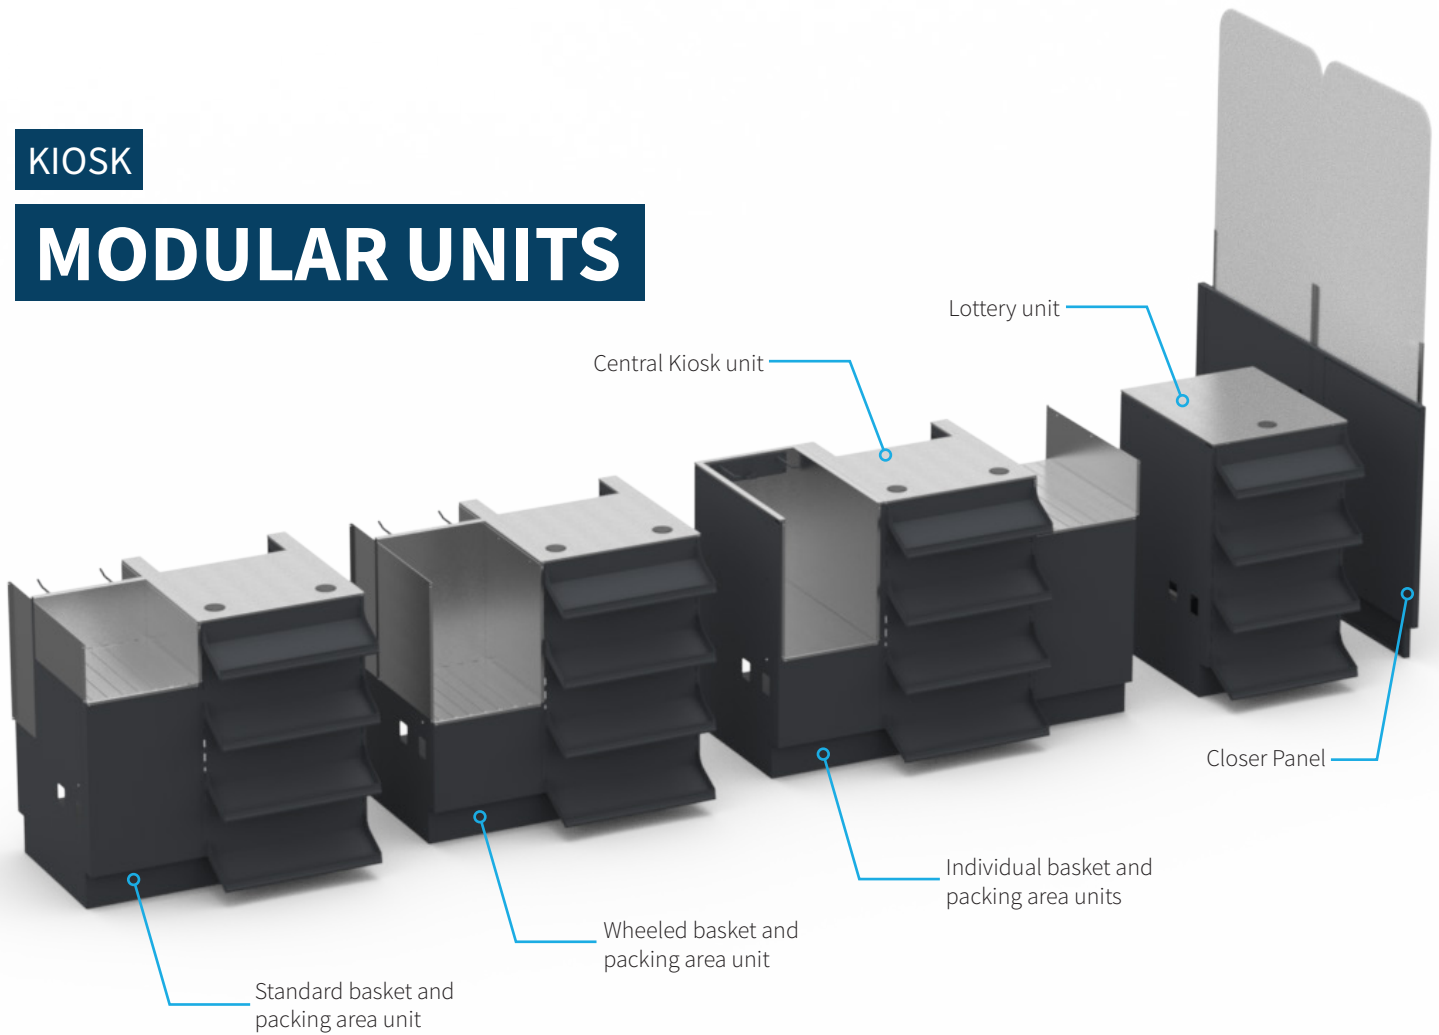

KIOSK

MODULAR UNITS

Quantity

As a modular unit, the number of kiosk units supplied can be configured to suit the space

Build

Three different styles of basket and packing area units allow the kiosk to be tailored to the store

Accessorise

Additional units and parts can be added and configured to meet individual requirements

Basket & Pack

Wheeled Basket & Pack

Individual Basket & Pack

Lottery

BASKET & PACK

WHEELED BASKET & PACK