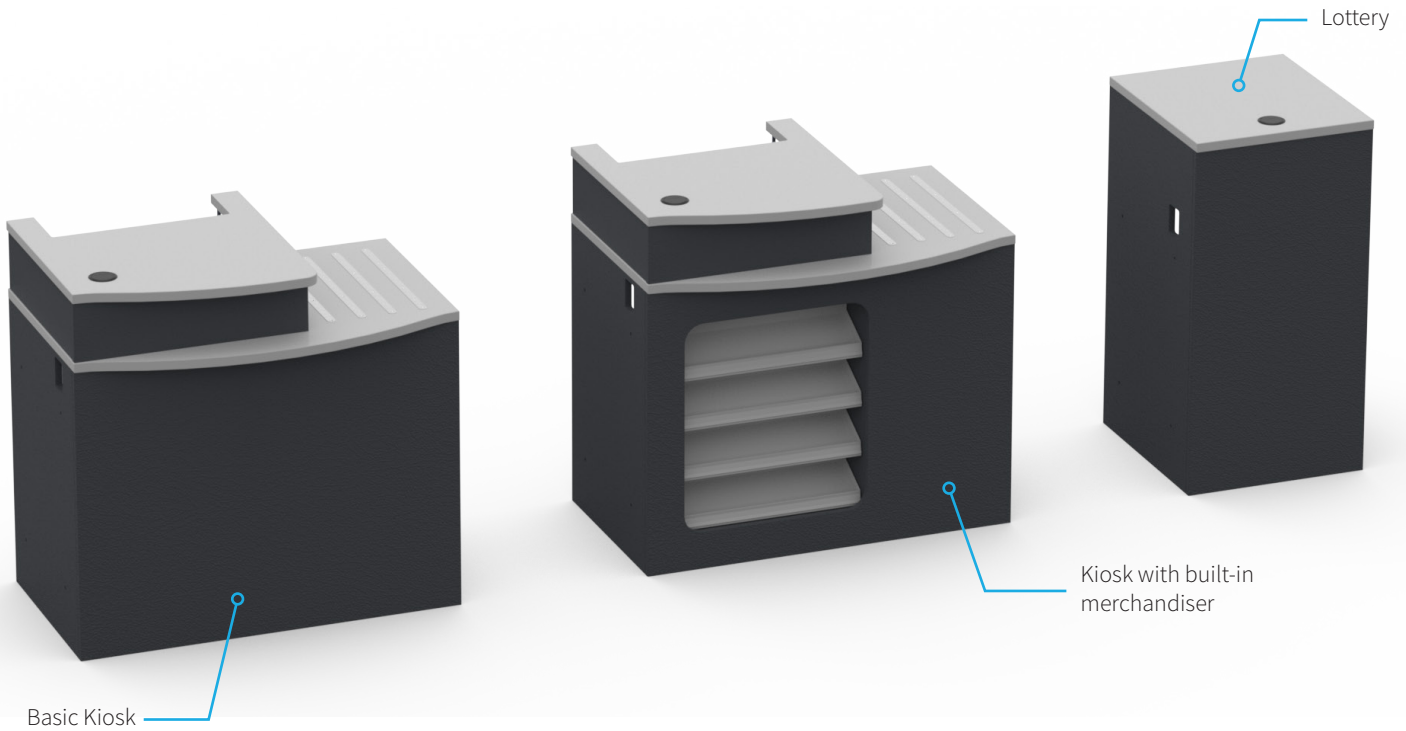

KIOSK

RA KIOSK FRONTLINE

Arrangement

The number of supplied kiosks can be configured to suit your need

Accessories

Additional accessories can be added to the kiosk to meet individual requirements

Appearance

The appearance of the kiosk can be customised with any of the listed available colours

Kiosk

Lottery

COLOURS

White Aluminium
RAL9006

Grey Aluminium
RAL9007

Inver Grey Metallic
EP 909384 SM

Slate Grey
RAL7015

Umbra Grey
RAL7022

Cream
RAL9001

Pure White
RAL9010

Light Ivory
RAL1015

Other colours may be requested subject to availability

KIOSK

LOTTERY

ACCESSORIES